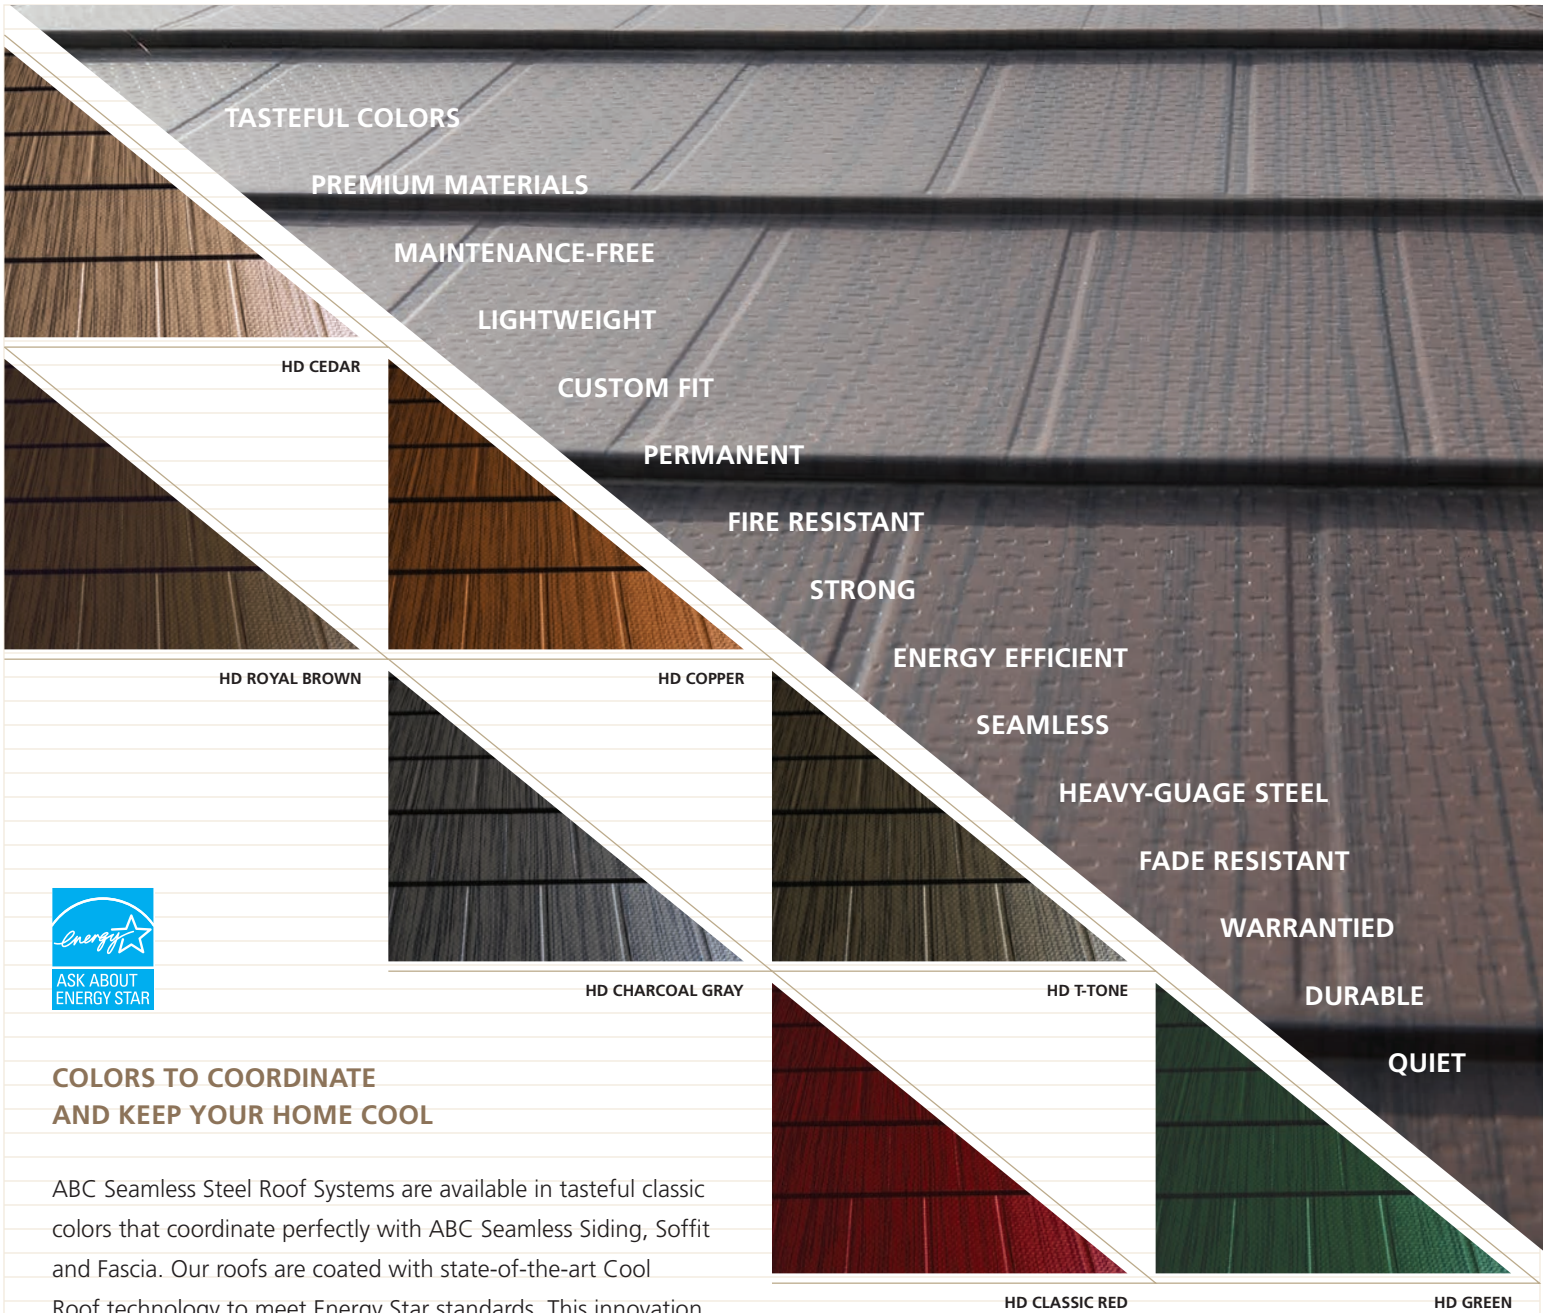

**COLORS TO COORDINATE
AND KEEP YOUR HOME COOL**

ABC Seamless Steel Roof Systems are available in tasteful classic colors that coordinate perfectly with ABC Seamless Siding, Soffit and Fascia. Our roofs are coated with state-of-the-art Cool Roof technology to meet Energy Star standards. This innovation reduces surface heat build-up, lowering attic temperatures and, as a result, lowering your cooling and heating costs.

Colors shown are a guide only. See product samples for the most accurate color. Additional colors are available.