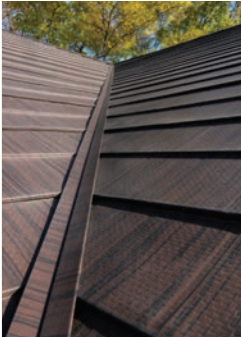

INVESTING IN TOMORROW

Top-quality materials and expert workmanship mean that your ABC Seamless Steel Roof System is an investment that pays dividends throughout the life of your home.

Durability is built into our systems from the ground up. Your roof is constructed from heavy-gauge, hot-dipped G-90 galvanized steel. There's nothing tougher! Because our expert installers manufacture your roof right at your site, every measurement is precise and every element fits perfectly.

Elements are tightly secured with screws, not flimsy staples. That's your guarantee that your roof will stand up to the harshest weather. ABC Seamless Steel Roofs have earned Underwriters Laboratories coveted Class 4 Impact Rating. That means they have withstood the most strenuous testing and meet stringent guidelines for both materials and manufacturing.