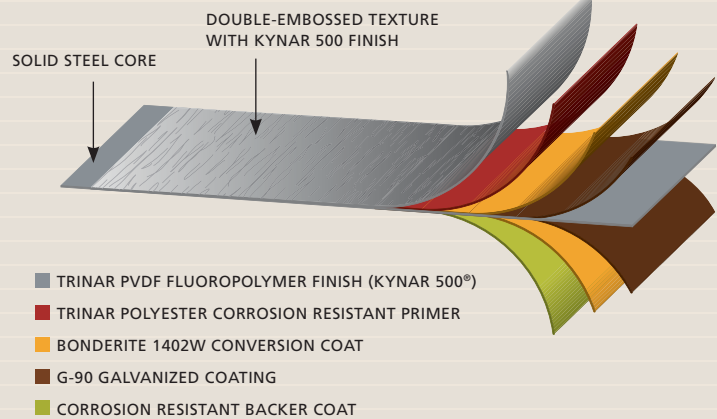

CONTEMPORARY, COMPLIMENT ITS LOOK WITH ONE OF OUR OPTIONS: HORIZONTAL-LAYERED SEAMLESS STEEL PANELS, STEEL SHINGLE SHAKES OR STEEL SLATE. CHOOSE A SOLID, BLENDED OR HIGH-DEFINITION COLOR THAT COORDINATES WITH YOUR SIDING, SOFFIT AND FASCIA.

BID FAREWELL TO MAINTENANCE WORRIES! TEDIOUS ROOF PROBLEMS ARE VIRTUALLY ELIMINATED. THE ENTIRE STEEL ROOF IS TIGHTLY INTERLOCKED TO KEEP OUT RAIN AND MELTING SNOW.

OUR ABC SEAMLESS STEEL ROOFS ARE AN INVESTMENT IN FUNCTION TODAY AND IN VALUE TOMORROW.

## QUALITY THAT'S OVER THE TOP

ABC Seamless Steel Roof Systems don't cut corners. We focus on reaching the peak of perfection with roofs that exceed your expectations in ways you may not even notice. You won't see the self-sealing rubberized underlayment while it defends against leakage. Nor will you spot the sturdy screws that hold the roof sections tight, the seven layers of coatings that protect the steel itself, or the factory training that enables our professional installers to do it right the first time. Bottom line: No worries for you now ... or for the next generation.

**COLORS TO COORDINATE  
AND KEEP YOUR HOME COOL**

ABC Seamless Steel Roof Systems are available in tasteful classic colors that coordinate perfectly with ABC Seamless Siding, Soffit and Fascia. Our roofs are coated with state-of-the-art Cool Roof technology to meet Energy Star standards. This innovation reduces surface heat build-up, lowering attic temperatures and, as a result, lowering your cooling and heating costs.