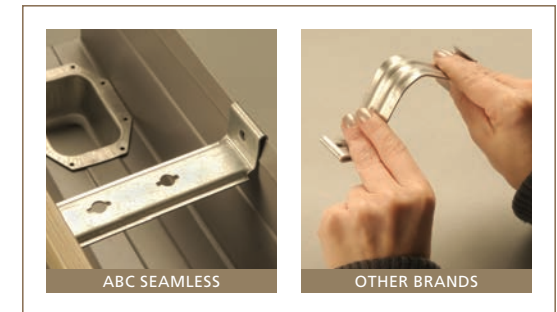

DISCOVER THE ADVANTAGES OF ABC SEAMLESS GUTTER SYSTEMS

America's first name in seamless steel siding, ABC Seamless, delivers the same reputation for beauty, quality and lasting value to the details of your home. ABC Seamless gutter systems are formed from a heavy-weight steel core and finished with the same multilayer, weather-defying coatings as the home siding that has made us famous. Here's our promise: Our gutters will not crack, peel or blister.

OUR CUSTOMERS SAY

ABC Seamless gutter systems are the workhorses of protecting your home from the weather. Not only do they defend your roof and foundation from the threat of water damage. These gutters look good while they're hard at work! Designer colors duplicate or complement other ABC Seamless products, from siding to fascia and soffits. If you ever need to replace or add to your system, you can count us. In over 30 years we have **never** discontinued a color.

COATINGS — Layers of exhaustively tested coatings cover the heavy-gauge core protection from peeling, cracking and blistering.

ARCHITECTURALLY DESIGNED

30+

COLORS
ABC Seamless gutter systems are available in more than 30 colors to match or complement your siding, fascia and soffit. We have never discontinued the availability of any color.

33%

MORE DRAINAGE
That's how much more water our gutters carry, compared with ordinary alternatives. **One-third more!** Quicker, more reliable drainage of rain and meltwater protects your roof, your foundation and your basement.

28

GAUGE STEEL
Our heavier steel makes ABC Seamless gutter systems stronger and more durable. Our gutters stand up to the worst weather. When mother nature threatens, you'll have peace of mind knowing you have a dependable gutter system.

HIDDEN STEEL GUTTER HANGERS