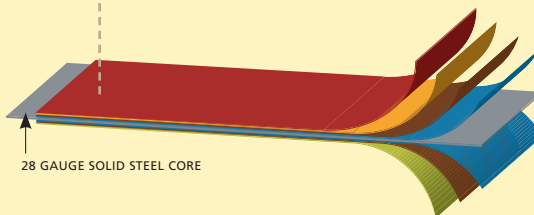

UP TO 8

STRONG AS STEEL