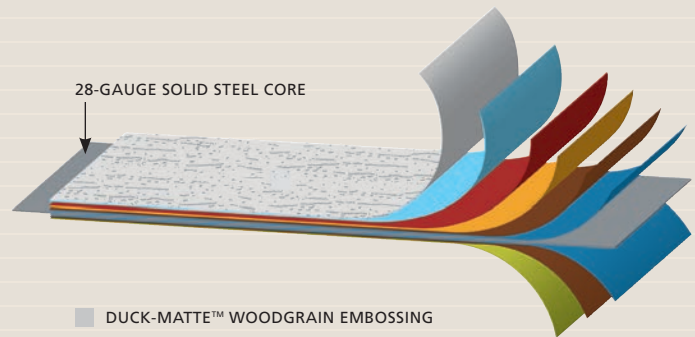

STRONG AS STEEL

PREMIUM MATERIALS ARE AT THE HEART OF ABC SEAMLESS STEEL SIDING. STARTING WITH HEAVY-WEIGHT 28-GAUGE STEEL AS THE CORE, THE RAW MATERIAL IS SANDWICHED INSIDE EIGHT LAYERS OF EXHAUSTIVELY TESTED COATING. THE PIGMENTS IN DUCK-MATTE FINISH ADD LAYERS OF HIGH-TECH PROTECTION AND RESISTANCE. IT'S FINISHED WITH A SURFACE

PROTECTANT TO CREATE ONE OF THE MOST DURABLE, ENERGY-EFFICIENT SIDINGS AVAILABLE TODAY. ON YOUR SITE, HIGHLY TRAINED INSTALLERS FORM EACH CUSTOM PANEL FROM CONTINUOUS COILS, CUTTING EVERY PIECE OF SIDING TO YOUR HOME'S EXACT DIMENSIONS. NO UGLY SPLICES. NO WASTED MATERIAL. JUST SEAMLESS PERFECTION!

28-GAUGE SOLID STEEL CORE